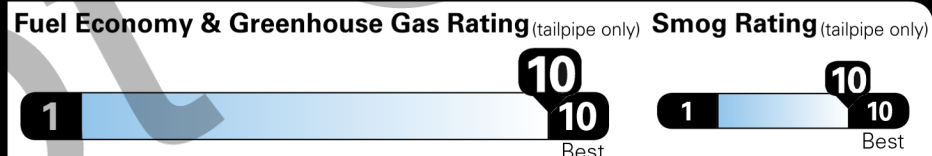

EPA DOT Fuel Economy and Environment

Electric Vehicle

You save \$5,250
 in fuel costs over 5 years compared to the average new vehicle.

Annual fuel COST
\$650

Actual results will vary for many reasons, including driving conditions and how you drive and maintain your vehicle. The average new vehicle gets 29 MPG and costs \$8,500 to fuel over 5 years. Cost estimates are based on 15,000 miles per year at \$0.17 per kW-hr. MPGe is miles per gasoline gallon equivalent. Vehicle emissions are a significant cause of climate change and smog.