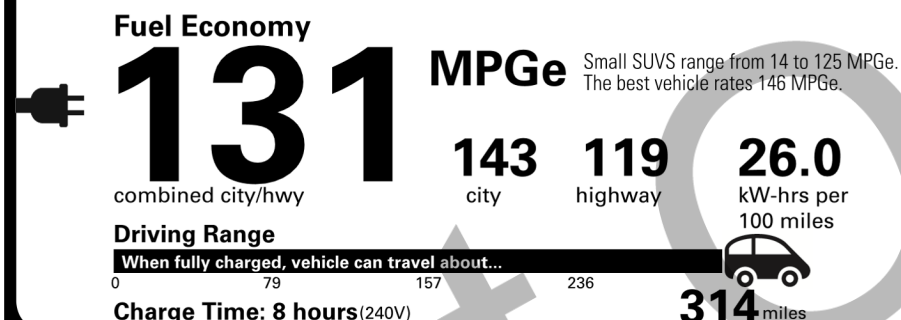

For Full Product Details, Please Visit Toyota.com/bz

BASE MANUFACTURER'S SUGGESTED RETAIL PRICE \$37,900.00

OPTIONAL EQUIPMENT

FE 50 State Emissions

SOUTHEAST TOYOTA DISTRIBUTORS, LLC
MANUFACTURER'S SUGGESTED RETAIL PRICE[†] \$ 37,900.00
DISTRIBUTOR'S OPTIONS

EPA DOT Fuel Economy and Environment

Electric Vehicle

You save \$5,250
 in fuel costs over 5 years compared to the average new vehicle.

Annual fuel COST
\$650

Actual results will vary for many reasons, including driving conditions and how you drive and maintain your vehicle. The average new vehicle gets 29 MPG and costs \$8,500 to fuel over 5 years. Cost estimates are based on 15,000 miles per year at \$0.17 per kW-hr. MPGe is miles per gasoline gallon equivalent. Vehicle emissions are a significant cause of climate change and smog.