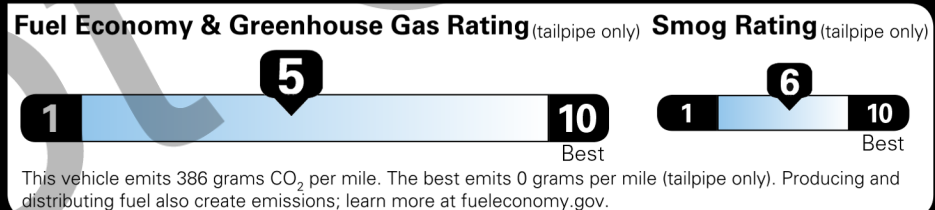

1. **EXTERIOR**
2. Machined Alloy Wheels
   - Smart Key System on D+P Doors
   - LED Headlights w/ DRL and Fog Lights

1. **INTERIOR**
2. Fabric-Trimmed Seats w/ Driver Lumbar Support
   - Leather-trimmed steering wheel
   - 8-in Toyota Audio Multimedia w/ 6-Speakers, Wireless Apple CarPlay and Android Auto Compatibility
   - SiriusXM w/3-Month Trial

For Full Product Details:
Please Visit Toyota.com/Tacoma
Full Tank of Gas

BASE MANUFACTURER'S SUGGESTED RETAIL PRICE $47,535.00

OPTIONAL EQUIPMENT

- FE 50 State Emissions
- OF TRD Off-Road Premium Package (i-FORCE MAX) - 8,540.00

SOUTHEAST TOYOTA DISTRIBUTORS, LLC
MANUFACTURER'S SUGGESTED RETAIL PRICE[†] $ 56,075.00

DISTRIBUTOR'S OPTIONS

XY900	TOYOGUARD Platinum Includes: 2 Oil and Filter Changes at any Toyota Dealer Four Tire Rotations Roadside and Rental Car Assistance Exterior Paint Sealant and Interior Protector	699.00
MR300 PF100	All Weather Floor Mats - Boxed Clear Paint Protection - Door Package Includes coverage where applicable on: Door Edge Guards Door Cups Rear Bumper	349.00 249.00
PR100	Multimedia Screen Protector	129.00

EPA DOT Fuel Economy and Environment

Gasoline Vehicle

Fuel Economy
23 MPG
combined city/hwy
4.3 gallons per 100 miles

Std Pickups range from 12 to 87 MPG.
The best vehicle rates 146 MPGe.

You spend $2,250
more in fuel costs
over 5 years
compared to the
average new vehicle.

Annual fuel COST
$2,150

Actual results will vary for many reasons, including driving conditions and how you drive and maintain your vehicle. The average new vehicle gets 29 MPG and costs $8,500 to fuel over 5 years. Cost estimates are based on 15,000 miles per year at $3.30 per gallon. MPGe is miles per gasoline gallon equivalent. Vehicle emissions are a significant cause of climate change and smog.

fuel economy.gov
Calculate personalized estimates and compare vehicles

MANUFACTURER'S SUGGESTED RETAIL PRICE[†] $56,075.00

[†]Manufacturer's suggested retail price excludes delivery processing and handling fees, license and title fees, applicable federal, state and local taxes, and dealer and distributor options and accessories.

36 month/36,000-mile limited warranty on all Southeast Toyota Distributors, LLC options, contact your local Toyota dealership for more information.

TOTAL DISTRIBUTOR'S OPTIONS	$ 1,426.00
DELIVERY, PROCESSING AND HANDLING FEE	1,745.00
DESTINATION FUEL SURCHARGE	0.00
TOTAL SUGGESTED RETAIL PRICE	$ 59,246.00

DELIVERED BY TRUCK TO: 09246

TOYOTA OF COCONUT CREEK
5201 W. SAMPLE ROAD
COCONUT CREEK, FL 33073

Q110