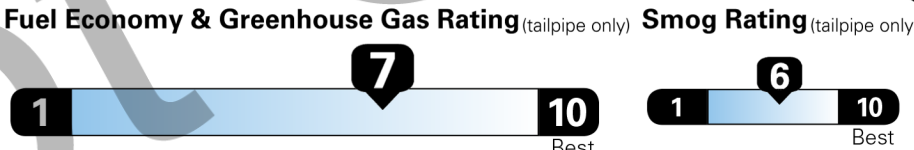

EPA DOT Fuel Economy and Environment

Gasoline Vehicle

Fuel Economy
41 MPG
 combined city/hwy
 2.4 gallons per 100 miles

45 city
 38 highway

You save \$2,500
 in fuel costs over 5 years compared to the average new vehicle.

Small SUVs range from 14 to 125 MPG. The best vehicle rates 146 MPGe.

Annual fuel COST
\$1,200

This vehicle emits 215 grams CO₂ per mile. The best emits 0 grams per mile (tailpipe only). Producing and distributing fuel also create emissions; learn more at fueleconomy.gov.